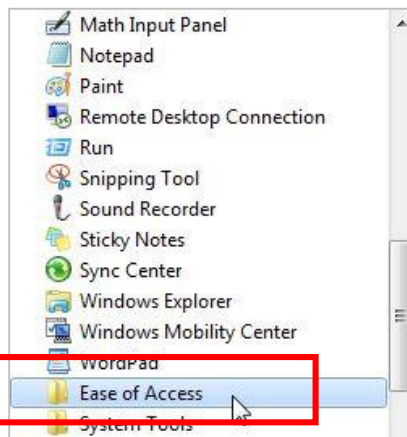

Accessing EASE OF ACCESS

On our sd41 computer image, **EASE OF ACCESS** is available on both teacher and student desktops.

On a teacher box, click on **WINDOWS LAUNCH > ALL PROGRAMS**

Scroll down to the folder > **ACCESSORIES**

Scroll down to the folder > **EASE OF ACCESS >** (options for **On-Screen Keyboard, Magnifier, Speech Recognition...**)

***On the STUDENT DESKTOP, click on DESK TOOLS. Scroll down list to ACCESSORIES > EASE OF ACCESS >** (options for **On-Screen Keyboard, Magnifier, Speech Recognition...**)