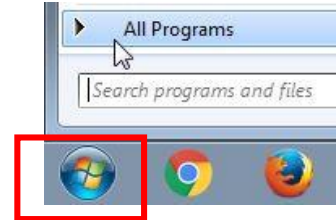

Accessing EASE OF ACCESS

On our sd41 computer image, **EASE OF ACCESS** is available on both teacher and student desktops.

On a teacher box, click on **WINDOWS LAUNCH > ALL PROGRAMS**

Scroll down to the folder > **ACCESSORIES**