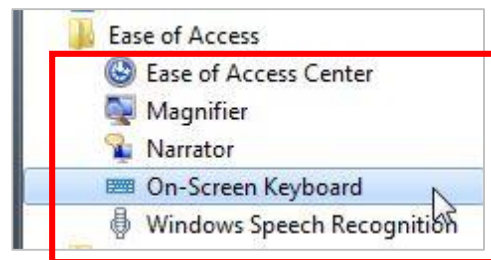

Accessing EASE OF ACCESS

On our sd41 computer image, **EASE OF ACCESS** is available on both teacher and student desktops.

On a teacher box, click on **WINDOWS LAUNCH > ALL PROGRAMS**

Scroll down to the folder > **ACCESSORIES**

Scroll down to the folder > **EASE OF ACCESS >** (options for **On-Screen Keyboard, Magnifier, Speech Recognition...**)

***On the STUDENT DESKTOP, click on DESK TOOLS. Scroll down list to ACCESSORIES > EASE OF ACCESS >** (options for **On-Screen Keyboard, Magnifier, Speech Recognition...**)