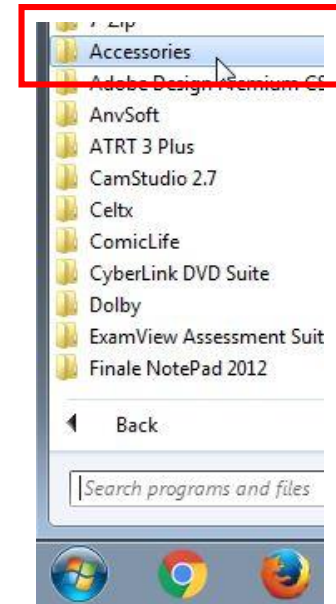

Accessing EASE OF ACCESS

On our sd41 computer image, **EASE OF ACCESS** is available on both teacher and student desktops.

On a teacher box, click on **WINDOWS LAUNCH > ALL PROGRAMS**

Scroll down to the folder > **ACCESSORIES**

Scroll down to the folder > **EASE OF ACCESS >** (options for **On-Screen Keyboard, Magnifier, Speech Recognition...**)

***On the STUDENT DESKTOP, click on DESK TOOLS. Scroll down list to ACCESSORIES > EASE OF ACCESS >** (options for **On-Screen Keyboard, Magnifier, Speech Recognition...**)